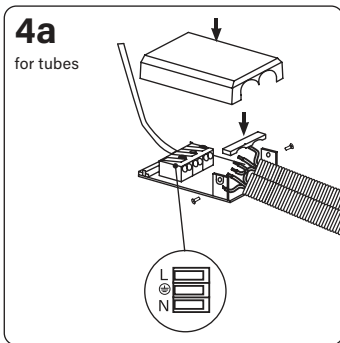

# Velia Tilt Dim to Warm

This product contains a light source in energy efficiency class **G**

Find the updated manual on our website - [nordtronic.com](http://nordtronic.com)  
With reservation for typing errors