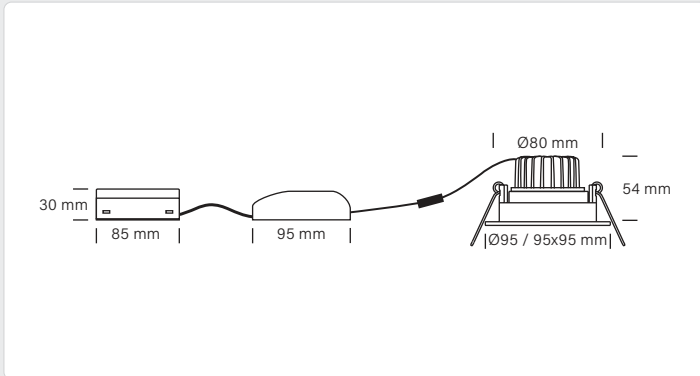

This product contains a light source in energy efficiency class **G**

Find the updated manual on our website – [nordtronic.com](http://nordtronic.com)  
With reservation for typing errors

# Velia Tilt Dim to Warm

This product contains a light source in energy efficiency class **G**

Find the updated manual on our website - [nordtronic.com](http://nordtronic.com)  
With reservation for typing errors