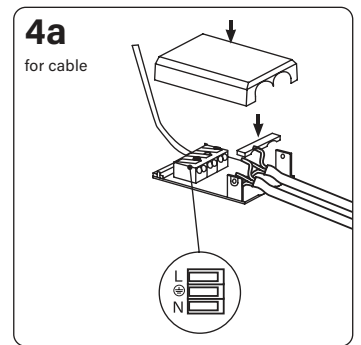

# Velia Tilt Dim to Warm

This product contains a light source in energy efficiency class **G**

Find the updated manual on our website - [nordtronic.com](http://nordtronic.com)  
With reservation for typing errors