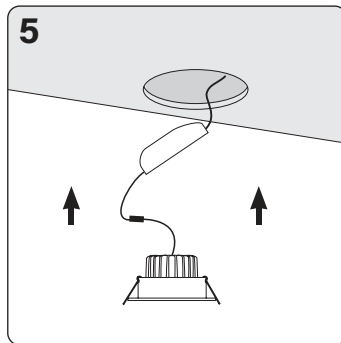

# Velia Tilt Dim to Warm

This product contains a light source in energy efficiency class **G**

Find the updated manual on our website - [nordtronic.com](http://nordtronic.com)  
With reservation for typing errors