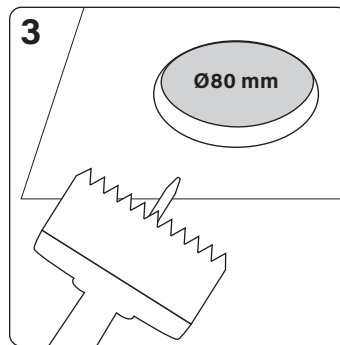

# Velia Tilt Dim to Warm

This product contains a light source in energy efficiency class **G**

Find the updated manual on our website - [nordtronic.com](http://nordtronic.com)  
With reservation for typing errors