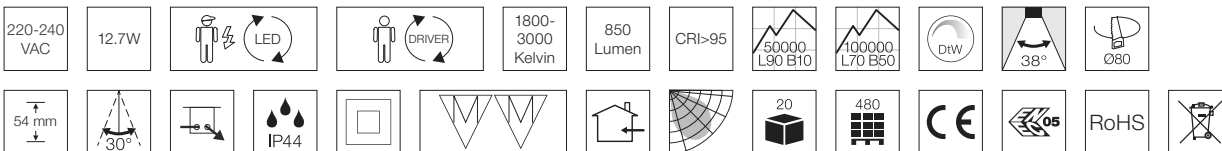

This product contains a light source in energy efficiency class **G**

Find the updated manual on our website – [nordtronic.com](http://nordtronic.com)  
With reservation for typing errors

# Velia Tilt Dim to Warm

This product contains a light source in energy efficiency class **G**

Find the updated manual on our website - [nordtronic.com](http://nordtronic.com)  
With reservation for typing errors