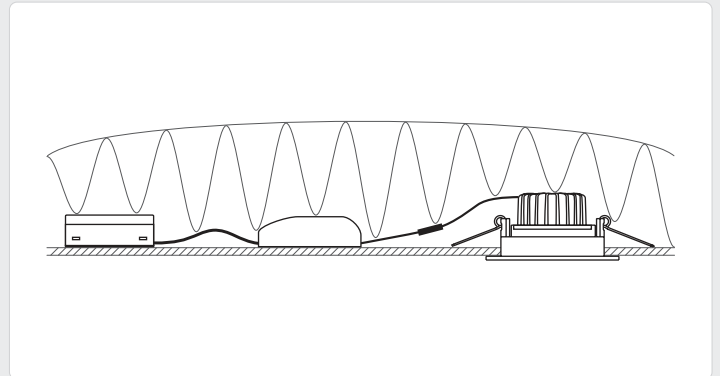

# Velia Tilt Dim to Warm

This product contains a light source in energy efficiency class **G**

Find the updated manual on our website - [nordtronic.com](http://nordtronic.com)  
With reservation for typing errors