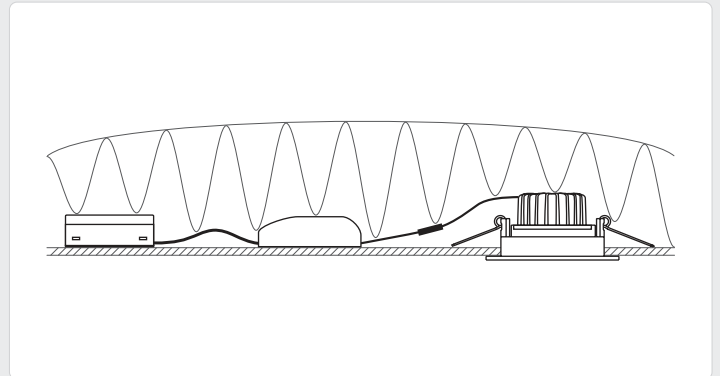

# Velia Tilt Dim to Warm

This product contains a light source in energy efficiency class **G**

Find the updated manual on our website – [nordtronic.com](http://nordtronic.com)  
With reservation for typing errors