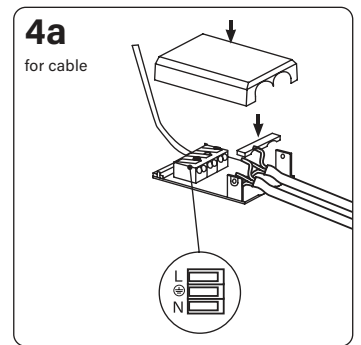

# Velia Tilt Dim to Warm

This product contains a light source in energy efficiency class **G**

Find the updated manual on our website – [nordtronic.com](http://nordtronic.com)  
With reservation for typing errors