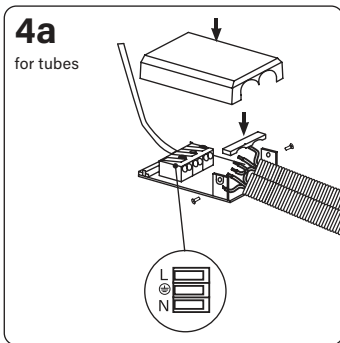

# Velia Tilt Dim to Warm

This product contains a light source in energy efficiency class **G**

Find the updated manual on our website – [nordtronic.com](http://nordtronic.com)  
With reservation for typing errors