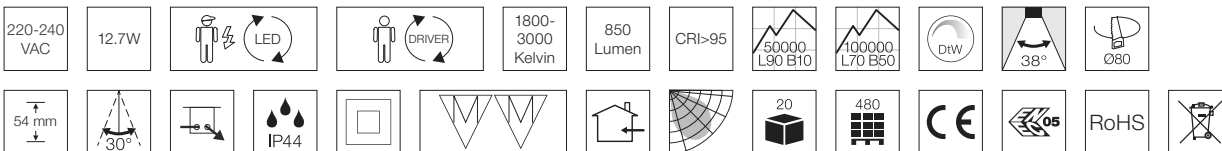

This product contains a light source in energy efficiency class **G**

Find the updated manual on our website – [nordtronic.com](http://nordtronic.com)  
With reservation for typing errors

# Velia Tilt Dim to Warm

This product contains a light source in energy efficiency class **G**

Find the updated manual on our website – [nordtronic.com](http://nordtronic.com)  
With reservation for typing errors