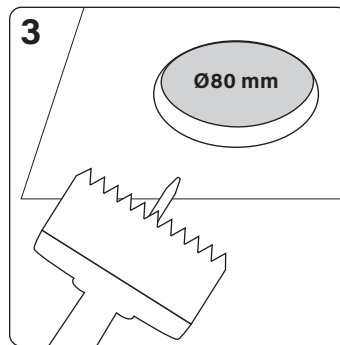

# Velia Tilt Dim to Warm

This product contains a light source in energy efficiency class **G**

Find the updated manual on our website – [nordtronic.com](http://nordtronic.com)  
With reservation for typing errors