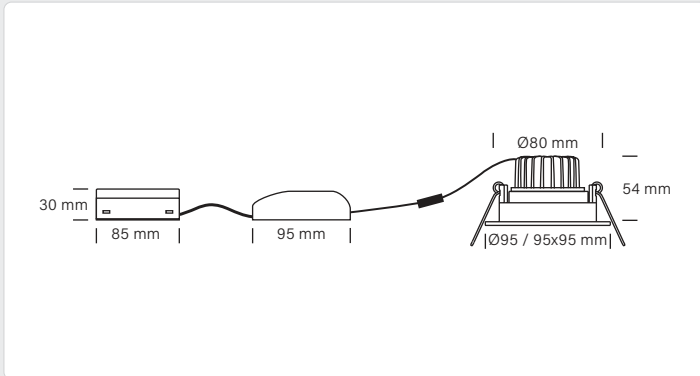

This product contains a light source in energy efficiency class **G**

Find the updated manual on our website – [nordtronic.com](http://nordtronic.com)  
With reservation for typing errors

# Velia Tilt Dim to Warm

This product contains a light source in energy efficiency class **G**

Find the updated manual on our website – [nordtronic.com](http://nordtronic.com)  
With reservation for typing errors