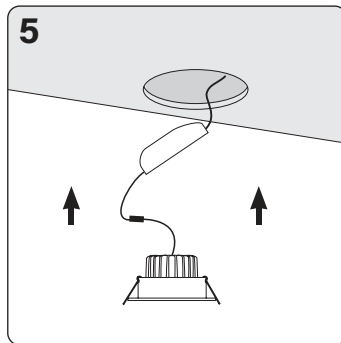

# Velia Tilt Dim to Warm

This product contains a light source in energy efficiency class **G**

Find the updated manual on our website – [nordtronic.com](http://nordtronic.com)  
With reservation for typing errors