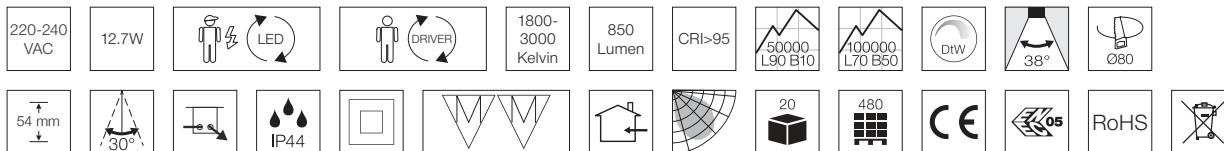

Item no. 31131012 contains a light source in energy efficiency class **G**
 Item no. 31131013 contains a light source in energy efficiency class **G**

Find the updated manual on our website – nordtronic.com
 With reservation for typing errors

Velia Large Tilt Dim to Warm

This product contains a light source in energy efficiency class **G**

Find the updated manual on our website - nordtronic.com
With reservation for typing errors

Nordtronic A/S | Silovej 8, 12th floor | DK-9900 Frederikshavn | Denmark | CVR: 29808708
Tel: +45 7020 9531 | nordtronic.com