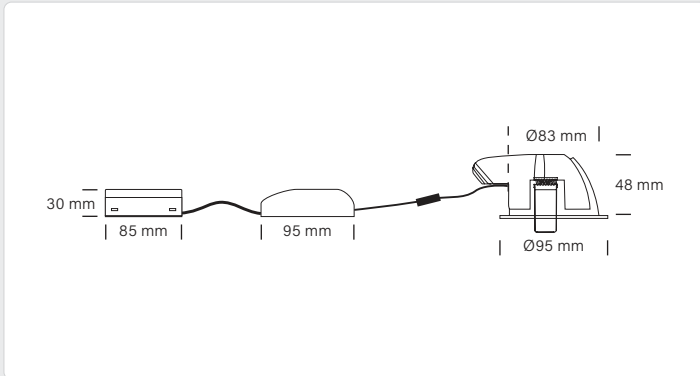

Item no. 31131012 contains a light source in energy efficiency class **G**
 Item no. 31131013 contains a light source in energy efficiency class **G**

Find the updated manual on our website – nordtronic.com
 With reservation for typing errors

Velia Large Tilt Dim to Warm

This product contains a light source in energy efficiency class **G**

Find the updated manual on our website - nordtronic.com
With reservation for typing errors

Nordtronic A/S | Silovej 8, 12th floor | DK-9900 Frederikshavn | Denmark | CVR: 29808708
Tel: +45 7020 9531 | nordtronic.com