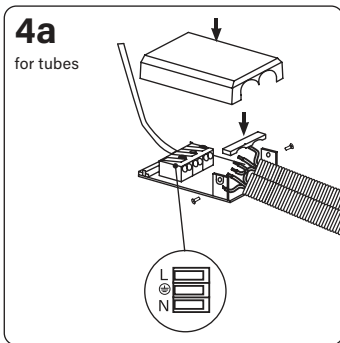

Item no. 31131012 contains a light source in energy efficiency class **G**
 Item no. 31131013 contains a light source in energy efficiency class **G**

Find the updated manual on our website – nordtronic.com
 With reservation for typing errors

Velia Large Tilt Dim to Warm

This product contains a light source in energy efficiency class **G**

Find the updated manual on our website - nordtronic.com
With reservation for typing errors

Nordtronic A/S | Silovej 8, 12th floor | DK-9900 Frederikshavn | Denmark | CVR: 29808708
Tel: +45 7020 9531 | nordtronic.com