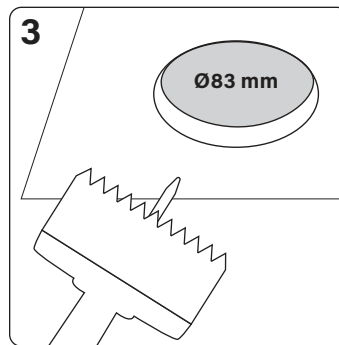

Item no. 31131012 contains a light source in energy efficiency class **G**
 Item no. 31131013 contains a light source in energy efficiency class **G**

Find the updated manual on our website – nordtronic.com
 With reservation for typing errors

Velia Large Tilt Dim to Warm

This product contains a light source in energy efficiency class **G**

Find the updated manual on our website - nordtronic.com
With reservation for typing errors

Nordtronic A/S | Silovej 8, 12th floor | DK-9900 Frederikshavn | Denmark | CVR: 29808708
Tel: +45 7020 9531 | nordtronic.com