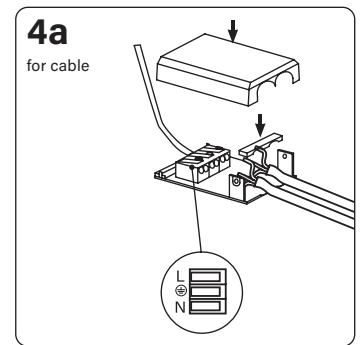

Item no. 31131012 contains a light source in energy efficiency class **G**
 Item no. 31131013 contains a light source in energy efficiency class **G**

Find the updated manual on our website – nordtronic.com
 With reservation for typing errors

Velia Large Tilt Dim to Warm

This product contains a light source in energy efficiency class **G**

Find the updated manual on our website - nordtronic.com
With reservation for typing errors

Nordtronic A/S | Silovej 8, 12th floor | DK-9900 Frederikshavn | Denmark | CVR: 29808708
Tel: +45 7020 9531 | nordtronic.com