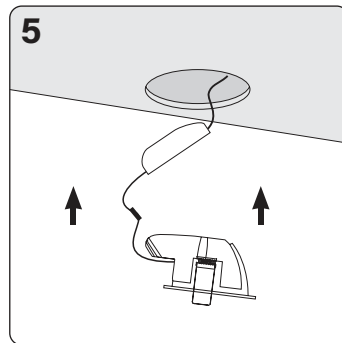

Velia Large Tilt Dim to Warm

This product contains a light source in energy efficiency class **G**

Find the updated manual on our website - nordtronic.com
With reservation for typing errors

Nordtronic A/S | Silovej 8, 12th floor | DK-9900 Frederikshavn | Denmark | CVR: 29808708
Tel: +45 7020 9531 | nordtronic.com