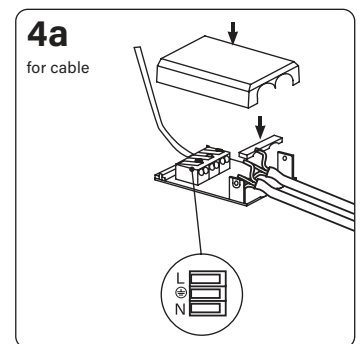

Velia Large Tilt

Item no. 31131012 contains a light source in energy efficiency class **G**
 Item no. 31131013 contains a light source in energy efficiency class **G**

Find the updated manual on our website – nordtronic.com
 With reservation for typing errors

Velia Large Tilt Dim to Warm

This product contains a light source in energy efficiency class **G**

Find the updated manual on our website - nordtronic.com
With reservation for typing errors

Nordtronic A/S | Silovej 8, 12th floor | DK-9900 Frederikshavn | Denmark | CVR: 29808708
Tel: +45 7020 9531 | nordtronic.com