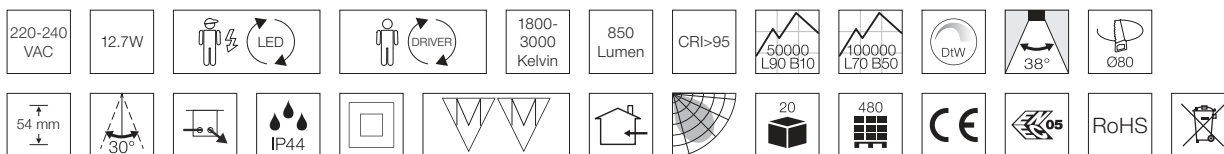

Velia Large Tilt

Item no. 31131012 contains a light source in energy efficiency class **G**
 Item no. 31131013 contains a light source in energy efficiency class **G**

Find the updated manual on our website – nordtronic.com
 With reservation for typing errors

Velia Large Tilt Dim to Warm

This product contains a light source in energy efficiency class **G**

Find the updated manual on our website - nordtronic.com
With reservation for typing errors

Nordtronic A/S | Silovej 8, 12th floor | DK-9900 Frederikshavn | Denmark | CVR: 29808708
Tel: +45 7020 9531 | nordtronic.com