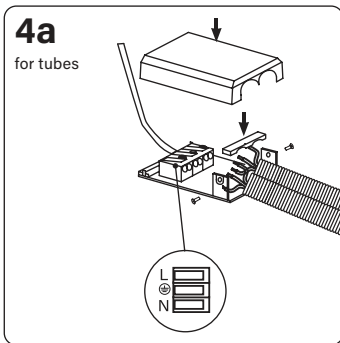

Velia Large Tilt

Item no. 31131012 contains a light source in energy efficiency class **G**
 Item no. 31131013 contains a light source in energy efficiency class **G**

Find the updated manual on our website – nordtronic.com
 With reservation for typing errors

Velia Large Tilt Dim to Warm

This product contains a light source in energy efficiency class **G**

Find the updated manual on our website - nordtronic.com
With reservation for typing errors

Nordtronic A/S | Silovej 8, 12th floor | DK-9900 Frederikshavn | Denmark | CVR: 29808708
Tel: +45 7020 9531 | nordtronic.com