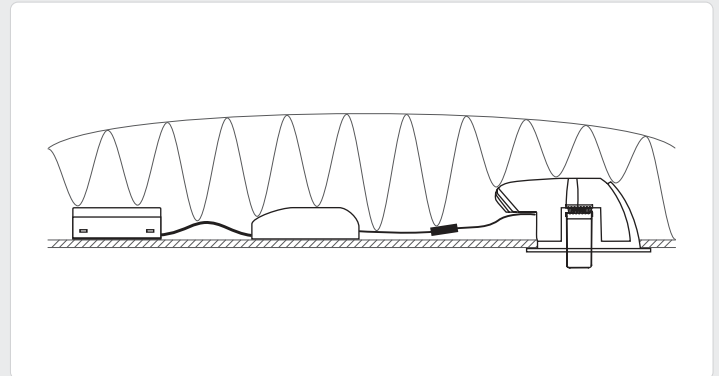

Velia Large Tilt

Item no. 31131012 contains a light source in energy efficiency class **G**
 Item no. 31131013 contains a light source in energy efficiency class **G**

Find the updated manual on our website – nordtronic.com
 With reservation for typing errors

Velia Large Tilt Dim to Warm

This product contains a light source in energy efficiency class **G**

Find the updated manual on our website - nordtronic.com
With reservation for typing errors

Nordtronic A/S | Silovej 8, 12th floor | DK-9900 Frederikshavn | Denmark | CVR: 29808708
Tel: +45 7020 9531 | nordtronic.com