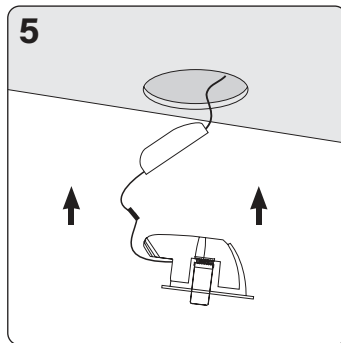

Velia Large Tilt

Item no. 31131012 contains a light source in energy efficiency class **G**
 Item no. 31131013 contains a light source in energy efficiency class **G**

Find the updated manual on our website – nordtronic.com
 With reservation for typing errors

Velia Large Tilt Dim to Warm

This product contains a light source in energy efficiency class **G**

Find the updated manual on our website - nordtronic.com
With reservation for typing errors

Nordtronic A/S | Silovej 8, 12th floor | DK-9900 Frederikshavn | Denmark | CVR: 29808708
Tel: +45 7020 9531 | nordtronic.com