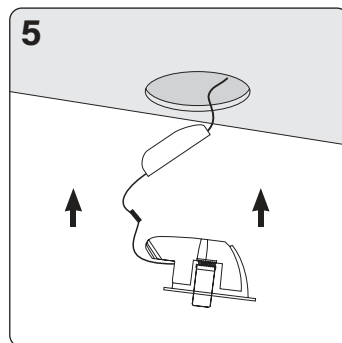

Velia Large Tilt

Item no. 31131012 contains a light source in energy efficiency class **G**
 Item no. 31131013 contains a light source in energy efficiency class **G**

Find the updated manual on our website – nordtronic.com
 With reservation for typing errors

Velia Large Tilt Dim to Warm

This product contains a light source in energy efficiency class **G**

Find the updated manual on our website - nordtronic.com
With reservation for typing errors

Nordtronic A/S | Silovej 8, 12th floor | DK-9900 Frederikshavn | Denmark | CVR: 29808708
Tel: +45 7020 9531 | nordtronic.com