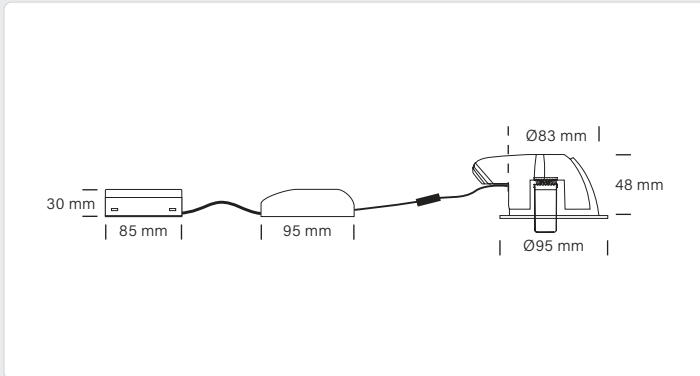

Velia Large Tilt

Item no. 31131012 contains a light source in energy efficiency class **G**
 Item no. 31131013 contains a light source in energy efficiency class **G**

Find the updated manual on our website – nordtronic.com
 With reservation for typing errors

Velia Large Tilt Dim to Warm

This product contains a light source in energy efficiency class **G**

Find the updated manual on our website - nordtronic.com
With reservation for typing errors

Nordtronic A/S | Silovej 8, 12th floor | DK-9900 Frederikshavn | Denmark | CVR: 29808708
Tel: +45 7020 9531 | nordtronic.com