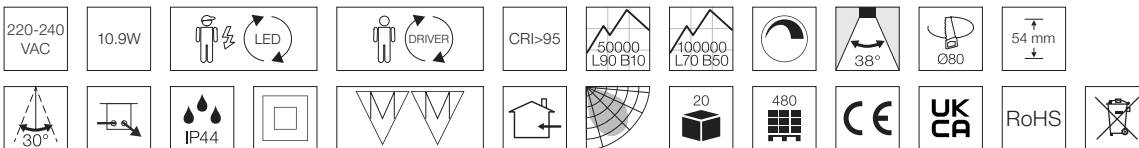

Velia Large Tilt

Item no. 31131012 contains a light source in energy efficiency class **G**
 Item no. 31131013 contains a light source in energy efficiency class **G**

Find the updated manual on our website – nordtronic.com
 With reservation for typing errors

Velia Large Tilt Dim to Warm

This product contains a light source in energy efficiency class **G**

Find the updated manual on our website - nordtronic.com
With reservation for typing errors

Nordtronic A/S | Silovej 8, 12th floor | DK-9900 Frederikshavn | Denmark | CVR: 29808708
Tel: +45 7020 9531 | nordtronic.com