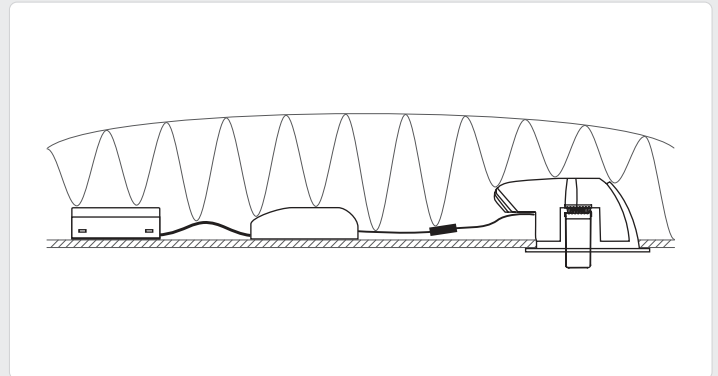

Velia Large Tilt

Item no. 31131012 contains a light source in energy efficiency class **G**
 Item no. 31131013 contains a light source in energy efficiency class **G**

Find the updated manual on our website – nordtronic.com
 With reservation for typing errors

Velia Large Tilt Dim to Warm

This product contains a light source in energy efficiency class **G**

Find the updated manual on our website - nordtronic.com
With reservation for typing errors

Nordtronic A/S | Silovej 8, 12th floor | DK-9900 Frederikshavn | Denmark | CVR: 29808708
Tel: +45 7020 9531 | nordtronic.com