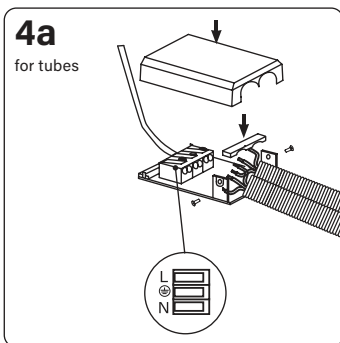

Velia Large Tilt

Item no. 31131012 contains a light source in energy efficiency class **G**
 Item no. 31131013 contains a light source in energy efficiency class **G**

Find the updated manual on our website – nordtronic.com
 With reservation for typing errors

Velia Large Tilt Dim to Warm

This product contains a light source in energy efficiency class **G**

Find the updated manual on our website - nordtronic.com
With reservation for typing errors

Nordtronic A/S | Silovej 8, 12th floor | DK-9900 Frederikshavn | Denmark | CVR: 29808708
Tel: +45 7020 9531 | nordtronic.com