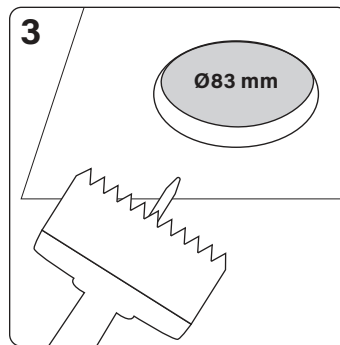

Velia Large Tilt

Item no. 31131012 contains a light source in energy efficiency class **G**
 Item no. 31131013 contains a light source in energy efficiency class **G**

Find the updated manual on our website – nordtronic.com
 With reservation for typing errors

Velia Large Tilt Dim to Warm

This product contains a light source in energy efficiency class **G**

Find the updated manual on our website - nordtronic.com
With reservation for typing errors

Nordtronic A/S | Silovej 8, 12th floor | DK-9900 Frederikshavn | Denmark | CVR: 29808708
Tel: +45 7020 9531 | nordtronic.com