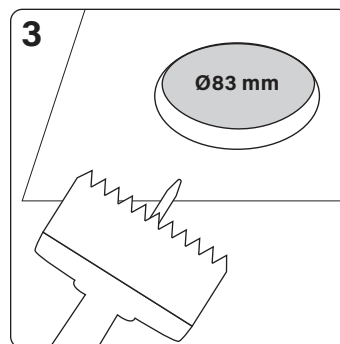

Velia Large Tilt

Item no. 31131012 contains a light source in energy efficiency class **G**
 Item no. 31131013 contains a light source in energy efficiency class **G**

Find the updated manual on our website – nordtronic.com
 With reservation for typing errors

Velia Large Tilt Dim to Warm

This product contains a light source in energy efficiency class **G**

Find the updated manual on our website - nordtronic.com
With reservation for typing errors

Nordtronic A/S | Silovej 8, 12th floor | DK-9900 Frederikshavn | Denmark | CVR: 29808708
Tel: +45 7020 9531 | nordtronic.com