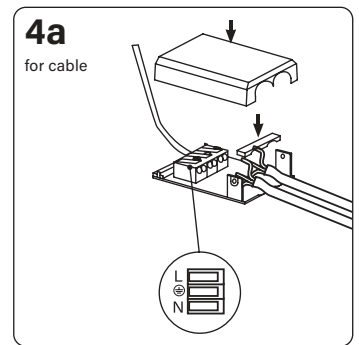

Velia Large Tilt

Item no. 31131012 contains a light source in energy efficiency class **G**
 Item no. 31131013 contains a light source in energy efficiency class **G**

Find the updated manual on our website – nordtronic.com
 With reservation for typing errors

Velia Large Tilt Dim to Warm

This product contains a light source in energy efficiency class **G**

Find the updated manual on our website - nordtronic.com
With reservation for typing errors

Nordtronic A/S | Silovej 8, 12th floor | DK-9900 Frederikshavn | Denmark | CVR: 29808708
Tel: +45 7020 9531 | nordtronic.com