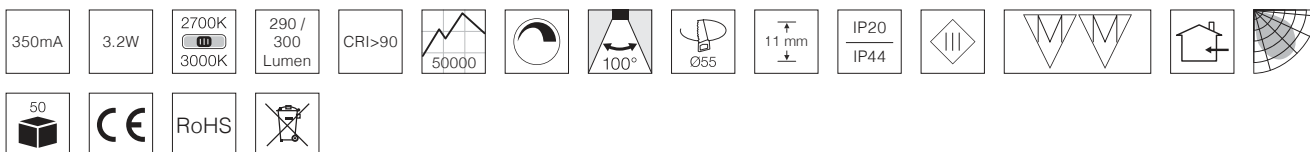

a. without fixation ring

This product contains a light source in energy efficiency class **E**

Find the updated manual on our website – nordtronic.com
With reservation for typing errors

a. with mounting ring