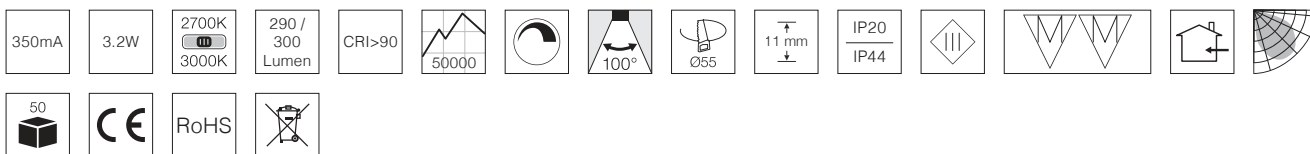

a. without fixation ring

This product contains a light source in energy efficiency class **E**

Find the updated manual on our website – nordtronic.com
With reservation for typing errors

a. with mounting ring