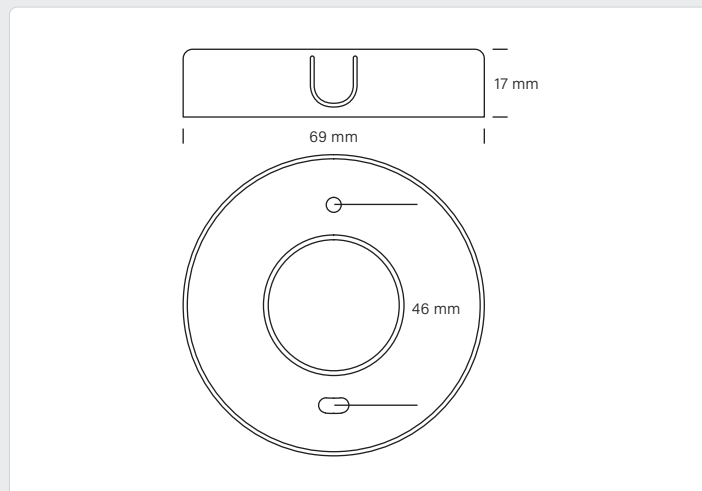

a. without fixation ring

This product contains a light source in energy efficiency class **E**

Find the updated manual on our website – nordtronic.com
With reservation for typing errors

a. with mounting ring