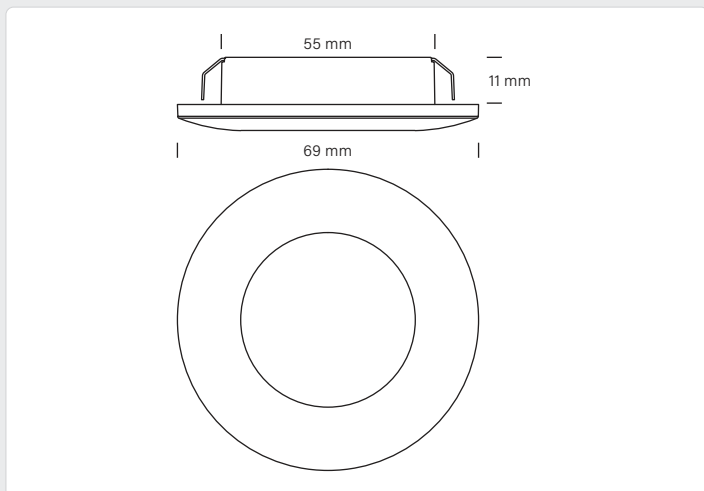

a. without fixation ring

This product contains a light source in energy efficiency class **E**

Find the updated manual on our website – nordtronic.com
With reservation for typing errors

a. with mounting ring